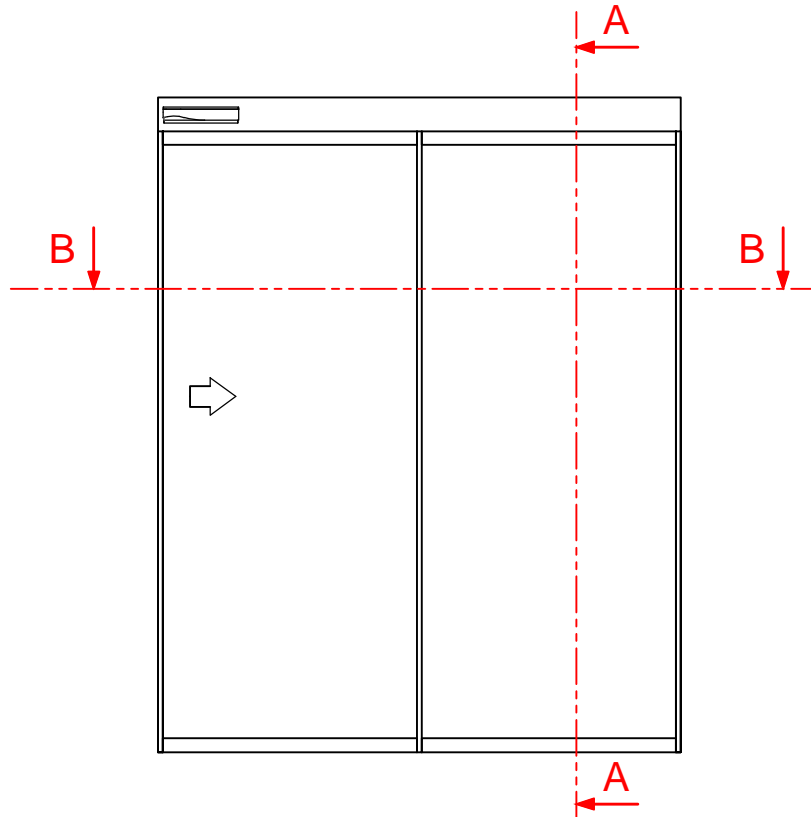

Holux X3 & X4

Automatic Sliding Door

Section A-A