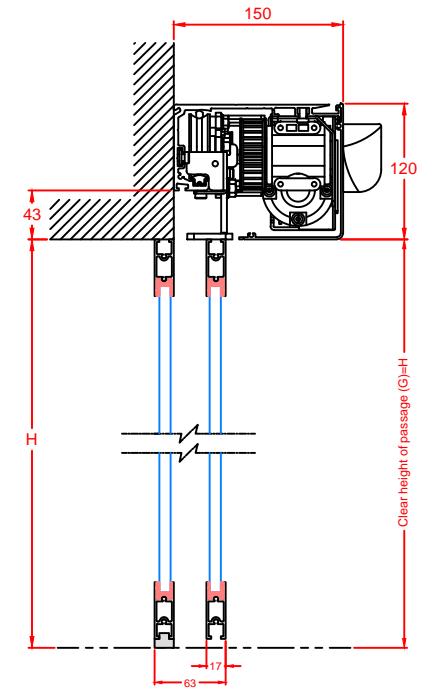

Holux X3 & X4

Automatic Sliding Door

Section A-A