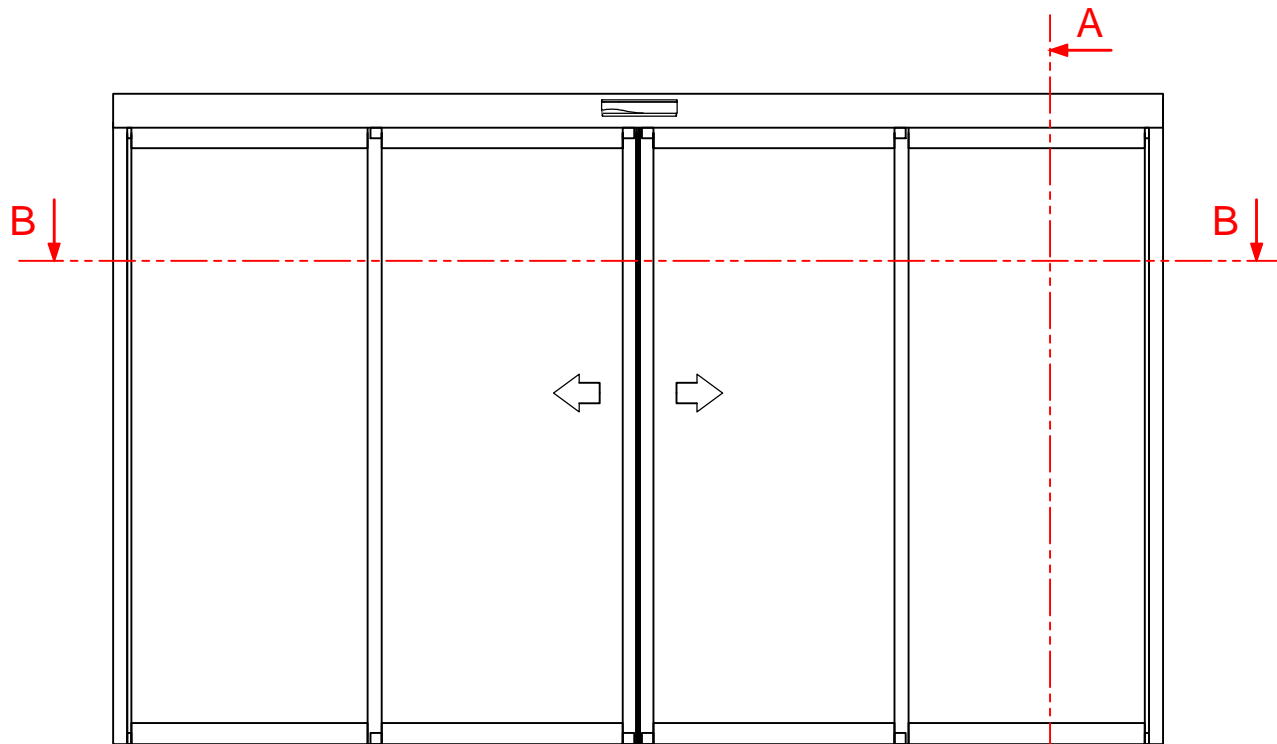

Holux X3 & X4

Automatic Sliding Door

Section A-A