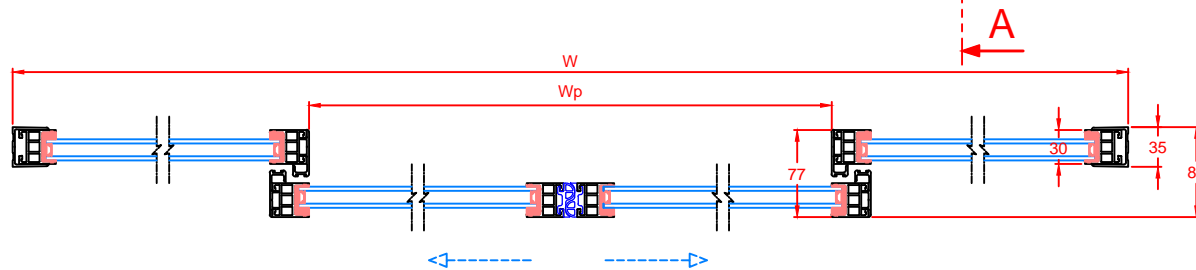

Holux X3 & X4

Automatic Sliding Door

Section A-A

Section B-B

		Operator Type :	
		Holux	
		X3 & X4	
Profile System :		Installation Type :	
THB		2-leaves Door version	
Revision Date :		Revision No. :	
2015/09/14		0	

Holux X3 & X4

Automatic Sliding Door

Section A-A

Section B-B

		Operator Type :	
		Holux	
		X3 & X4	
Profile System :		Installation Type :	
THB		1-leaf Door version	
Revision Date :		Revision No. :	
2015/09/14		0	

Holux X3 & X4

Automatic Sliding Door

Section A-A

Section B-B

		Operator Type :	
		Holux	
		X3 & X4	
Profile System :		Installation Type :	
UTS		2-leaves Door version	
Revision Date :		Revision No. :	
2015/09/14		0	