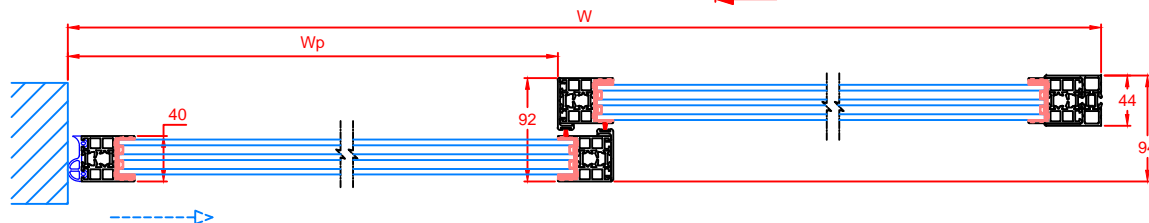

		Operator Type :	
		Holux	
		X3 & X4	
Profile System :		Installation Type :	
TBS		2-leaves Door version	
Revision Date :		Revision No. :	
2015/09/14		0	

Holux X3 & X4

Automatic Sliding Door

Section A-A

Section B-B

		Operator Type :	
		Holux	
		X3 & X4	
Profile System :		Installation Type :	
TBS		1-leaf Door version	
Revision Date :		Revision No. :	
2015/09/14		0	

Holux X3 & X4

Automatic Sliding Door

Section A-A

Section B-B

		Operator Type :
		Holux X3 & X4
Profile System :	Installation Type :	
THB	2-leaves Door version	
Revision Date :	2015/09/14	Revision No. : 0

Holux X3 & X4

Automatic Sliding Door

Section A-A

Section B-B

		Operator Type :	
		Holux	
		X3 & X4	
Profile System :		Installation Type :	
THB		1-leaf Door version	
Revision Date :		Revision No. :	
2015/09/14		0	

Holux X3 & X4

Automatic Sliding Door

Section A-A

Section B-B

		Operator Type :	
		Holux	
		X3 & X4	
Profile System :		Installation Type :	
THB		2-leaves Door version	
Revision Date :		Revision No. :	
2015/09/14		0	