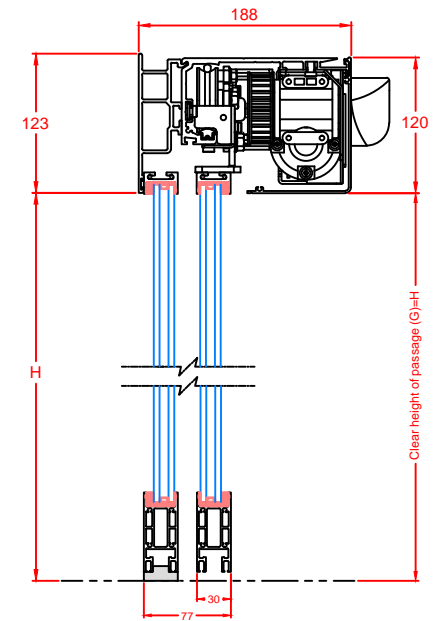

Holux X3 & X4

Automatic Sliding Door

Section A-A

Section B-B

		Operator Type :	
		Holux	
		X3 & X4	
Profile System :		Installation Type :	
UTS		2-leaves Door version	
Revision Date :		Revision No. :	
2015/09/14		0	

Holux X3 & X4

Automatic Sliding Door

Section A-A

Section B-B

		Operator Type :	
		Holux	
		X3 & X4	
Profile System :		Installation Type :	
UTS		1-leaf Door version	
Revision Date :		Revision No. :	
2015/09/14		0	