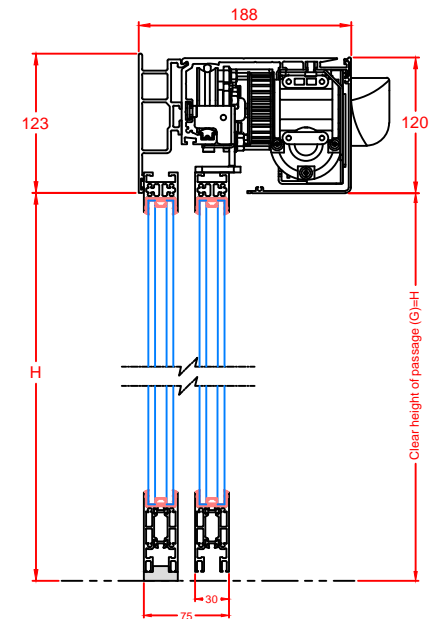

Holux X3 & X4

Automatic Sliding Door

Section A-A