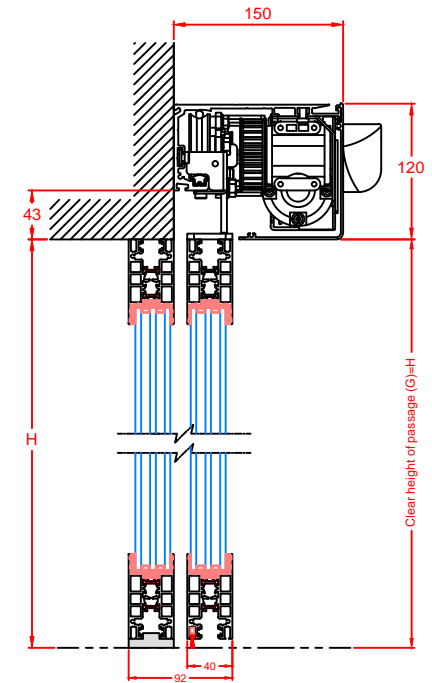

		Operator Type :	
		Holux	
		X3 & X4	
Profile System :		Installation Type :	
TBS		1-leaf Door version	
Revision Date :		Revision No. :	
2015/09/14		0	

Holux X3 & X4

Automatic Sliding Door

Section A-A

Section B-B

		Operator Type :
		Holux X3 & X4
Profile System :	Installation Type :	
THB	2-leaves Door version	
Revision Date :	2015/09/14	Revision No. : 0

Holux X3 & X4

Automatic Sliding Door

Section A-A

Section B-B

		Operator Type :	
		Holux	
		X3 & X4	
Profile System :		Installation Type :	
THB		1-leaf Door version	
Revision Date :		Revision No. :	
2015/09/14		0	