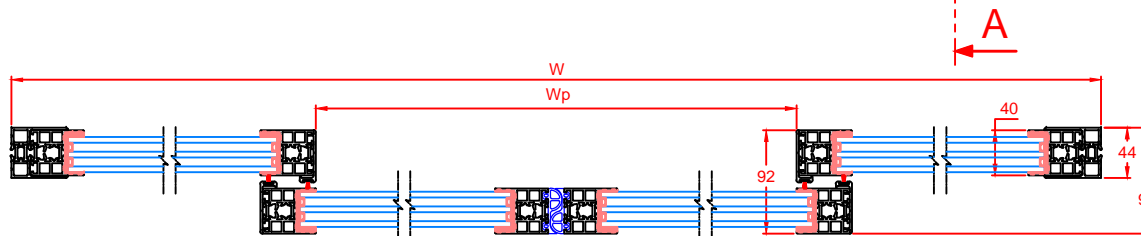

		Operator Type :	
		Holux	
		X3 & X4	
Profile System :		Installation Type :	
TBS		1-leaf Door version	
Revision Date :		Revision No. :	
2015/09/14		0	

Holux X3 & X4

Automatic Sliding Door

Section A-A

Section B-B

		Operator Type :	
		Holux	
		X3 & X4	
Profile System :		Installation Type :	
TBS		2-leaves Door version	
Revision Date :		Revision No. :	
2015/09/14		0	

Holux X3 & X4

Automatic Sliding Door

Section A-A

Section B-B

		Operator Type :
		Holux X3 & X4
Profile System :	Installation Type :	
THB	2-leaves Door version	
Revision Date :	2015/09/14	Revision No. : 0

Holux X3 & X4

Automatic Sliding Door

Section A-A

Section B-B

		Operator Type :	
		Holux	
		X3 & X4	
Profile System :		Installation Type :	
THB		1-leaf Door version	
Revision Date :		Revision No. :	
2015/09/14		0	