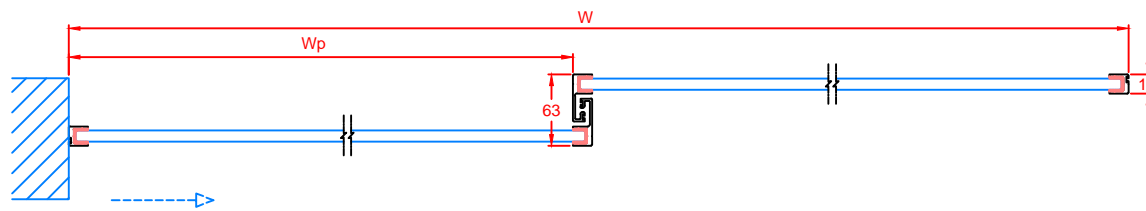

Section A-A

Section B-B

		Operator Type :	
		Holux	
SATURN		Installation Type :	
		2-leaves Door version	
Revision Date : 2015/09/14		Revision No : 0	

Holux X3 & X4

Automatic Sliding Door

Section A-A

Section B-B

		Operator Type :	
		Holux	
		X3 & X4	
Profile System :		Installation Type :	
SATURN		1-leaf Door version	
Revision Date : 2015/09/14		Revision No : 0	

Holux X3 & X4

Automatic Sliding Door

Section A-A

Section B-B