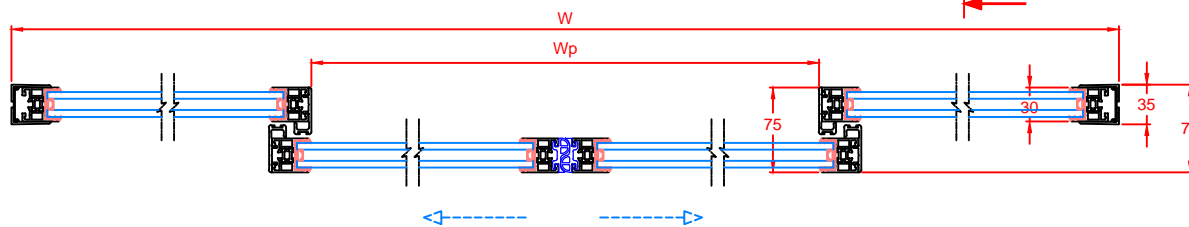

		Operator Type :	
		Holux	
		X3 & X4	
Profile System :		Installation Type :	
TBS		2-leaves Door version	
Revision Date :		Revision No. :	
2015/09/14		0	

Holux X3 & X4

Automatic Sliding Door

Section A-A

Section B-B

		Operator Type :	
		Holux	
		X3 & X4	
Profile System :		Installation Type :	
TBS		1-leaf Door version	
Revision Date :		Revision No. :	
2015/09/14		0	

Holux X3 & X4

Automatic Sliding Door

Section A-A

Section B-B