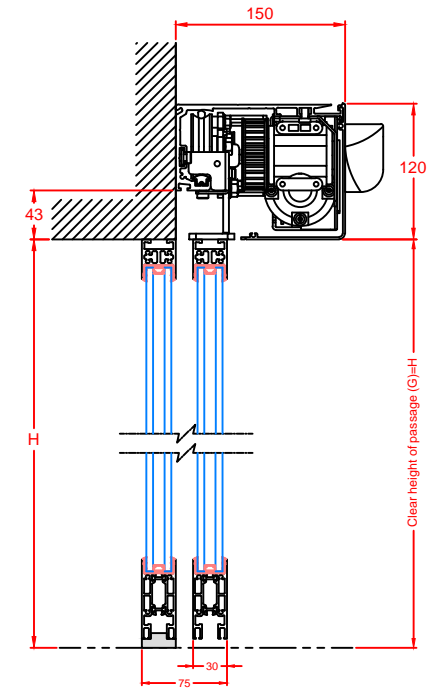

		Operator Type :	
		Holux	
		X3 & X4	
Profile System :		Installation Type :	
TBS		2-leaves Door version	
Revision Date :		Revision No. :	
2015/09/14		0	

Holux X3 & X4

Automatic Sliding Door

Section A-A

Section B-B