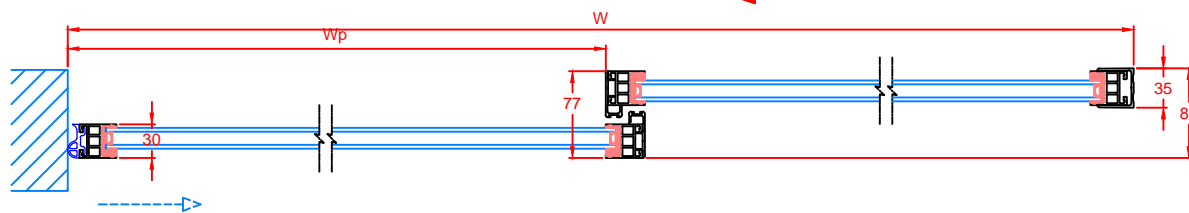

Holux X3 & X4

Automatic Sliding Door

Section A-A

Section B-B

		Operator Type :	
		Holux	
		X3 & X4	
Profile System :		Installation Type :	
UTS		1-leaf Door version	
Revision Date :		Revision No. :	
2015/09/14		0	

Holux X3 & X4

Automatic Sliding Door

Section A-A

Section B-B

		Operator Type :	
		Holux	
		X3 & X4	
Profile System :		Installation Type :	
UTS		2-leaves Door version	
Revision Date :		Revision No. :	
2015/09/14		0	