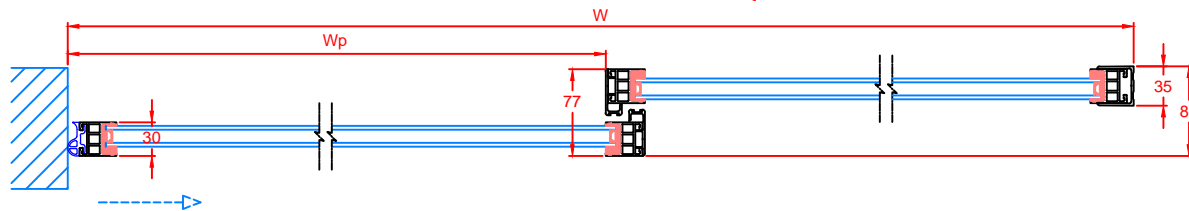

Holux X3 & X4

Automatic Sliding Door

Section A-A

Section B-B

		Operator Type :	
		Holux	
		X3 & X4	
Profile System :		Installation Type :	
THB		1-leaf Door version	
Revision Date :		Revision No. :	
2015/09/14		0	

Holux X3 & X4

Automatic Sliding Door

Section A-A

Section B-B

		Operator Type :	
		Holux	
		X3 & X4	
Profile System :		Installation Type :	
UTS		2-leaves Door version	
Revision Date :		Revision No. :	
2015/09/14		0	

Holux X3 & X4

Automatic Sliding Door

Section A-A

Section B-B

		Operator Type :	
		Holux	
		X3 & X4	
Profile System :		Installation Type :	
UTS		1-leaf Door version	
Revision Date :		Revision No. :	
2015/09/14		0	