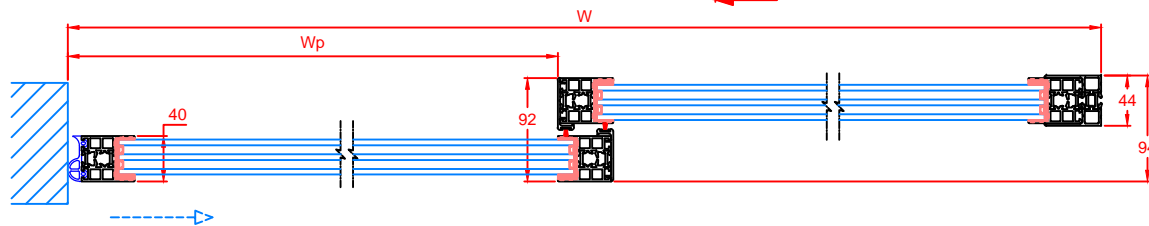

		Operator Type :
		Holux X3 & X4
Profile System :	Installation Type :	
THB	2-leaves Door version	
Revision Date :	2015/09/14	Revision No. : 0

Holux X3 & X4

Automatic Sliding Door

Section A-A

Section B-B

		Operator Type :	
		Holux	
		X3 & X4	
Profile System :		Installation Type :	
THB		1-leaf Door version	
Revision Date :		Revision No. :	
2015/09/14		0	

Holux X3 & X4

Automatic Sliding Door

Section A-A

Section B-B

		Operator Type :	
		Holux	
		X3 & X4	
Profile System :		Installation Type :	
THB		2-leaves Door version	
Revision Date :		Revision No. :	
2015/09/14		0	

Holux X3 & X4

Automatic Sliding Door

Section A-A

Section B-B

		Operator Type :	
		Holux	
		X3 & X4	
Profile System :		Installation Type :	
THB		1-leaf Door version	
Revision Date :		Revision No. :	
2015/09/14		0	

Holux X3 & X4

Automatic Sliding Door

Section A-A

Section B-B

		Operator Type :	
		Holux	
		X3 & X4	
Profile System :		Installation Type :	
UTS		2-leaves Door version	
Revision Date :		Revision No. :	
2015/09/14		0	