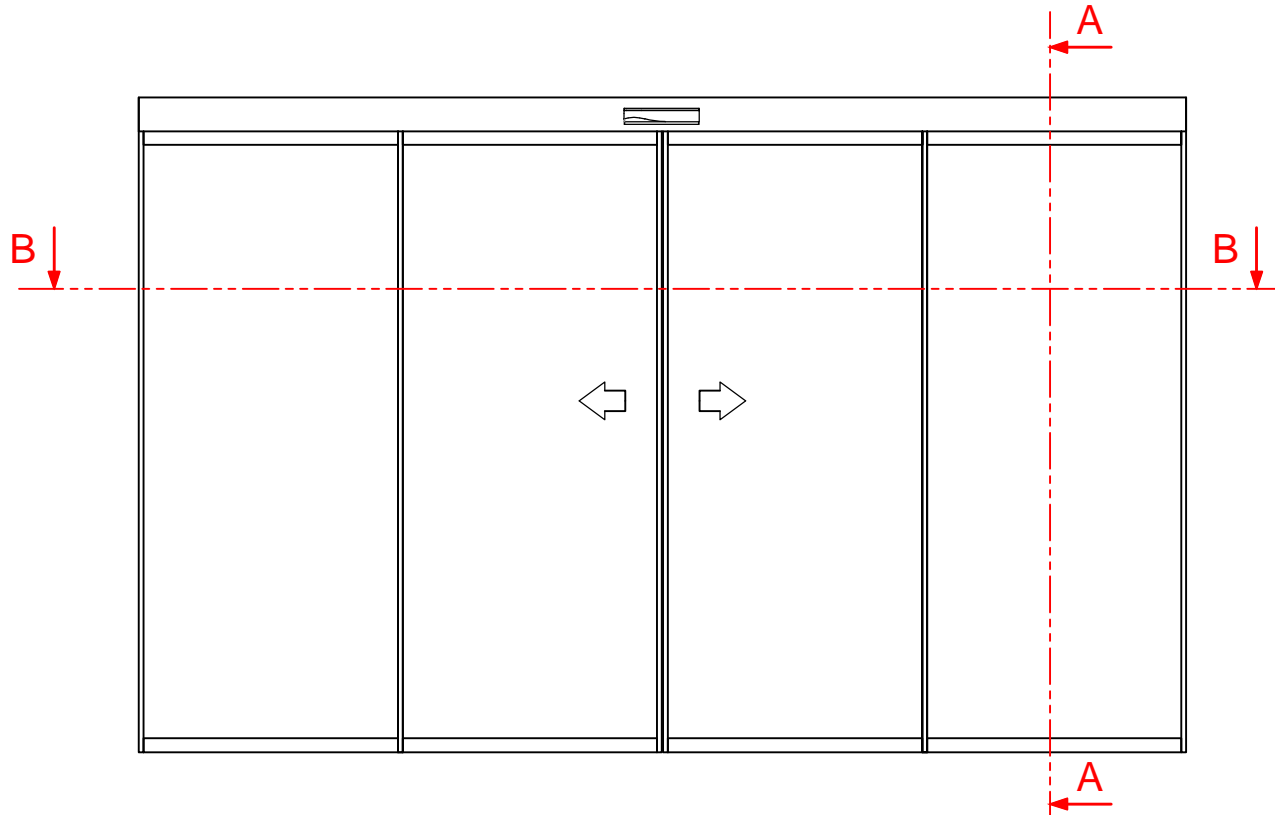

Holux X3 & X4

Automatic Sliding Door

Section A-A

Section B-B

		Operator Type :	
		Holux	
Profile System :		Installation Type :	
SATURN		2-leaves Door version	
Revision Date : 2015/09/14		Revision No : 0	

Holux X3 & X4