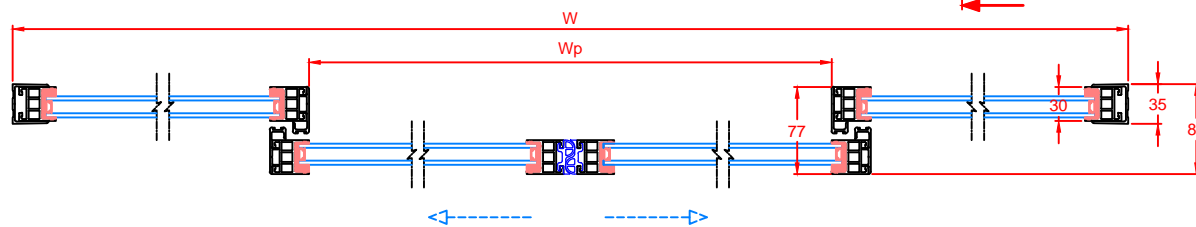

Holux X3 & X4

Automatic Sliding Door

Section A-A

Section B-B

		Operator Type :	
		Holux	
		X3 & X4	
Profile System :		Installation Type :	
UTS		2-leaves Door version	
Revision Date :		Revision No. :	
2015/09/14		0	

Holux X3 & X4

Automatic Sliding Door

Section A-A

Section B-B

		Operator Type :	
		Holux	
		X3 & X4	
Profile System :		Installation Type :	
UTS		1-leaf Door version	
Revision Date :		Revision No. :	
2015/09/14		0	