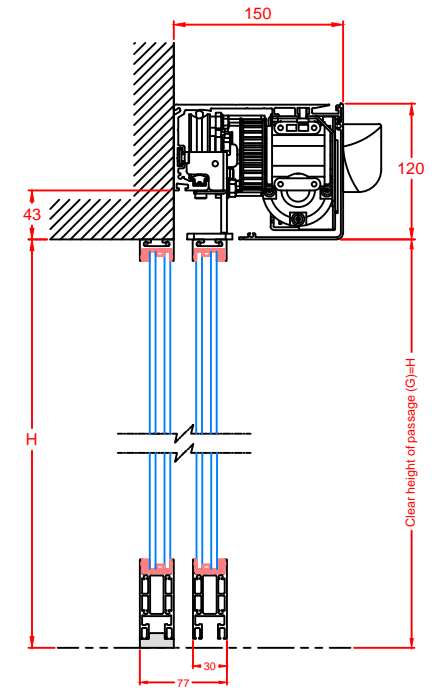

Holux X3 & X4

Automatic Sliding Door

Section A-A

Section B-B

		Operator Type :	
		Holux	
		X3 & X4	
Profile System :		Installation Type :	
UTS		2-leaves Door version	
Revision Date :		Revision No. :	
2015/09/14		0	

Holux X3 & X4

Automatic Sliding Door

Section A-A

Section B-B

		Operator Type :	
		Holux	
		X3 & X4	
Profile System :		Installation Type :	
UTS		1-leaf Door version	
Revision Date :		Revision No. :	
2015/09/14		0	