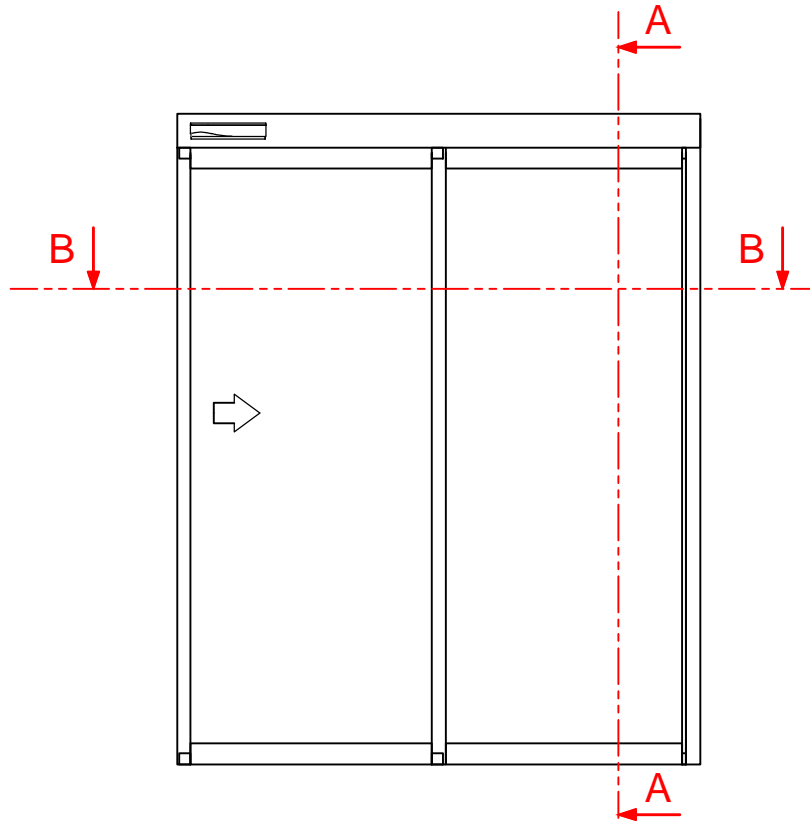

Holux X3 & X4

Automatic Sliding Door

Section A-A