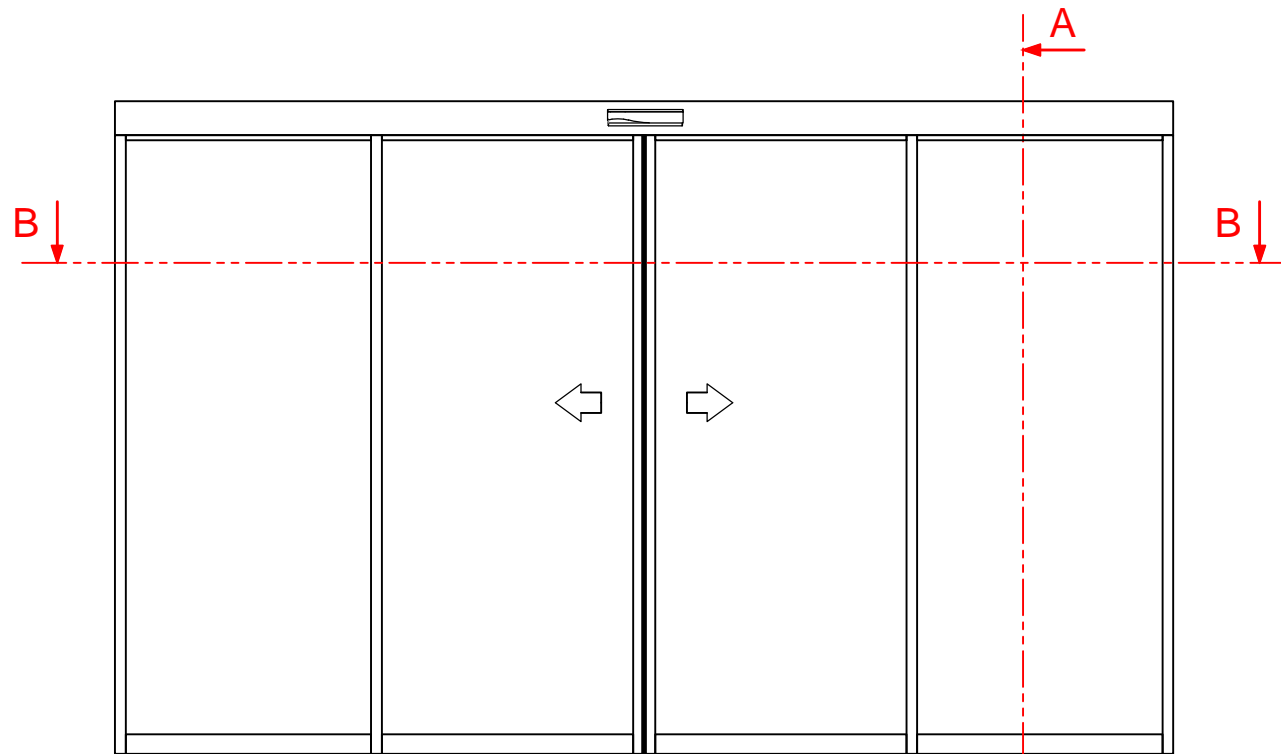

Holux X3 & X4

Automatic Sliding Door

Section A-A