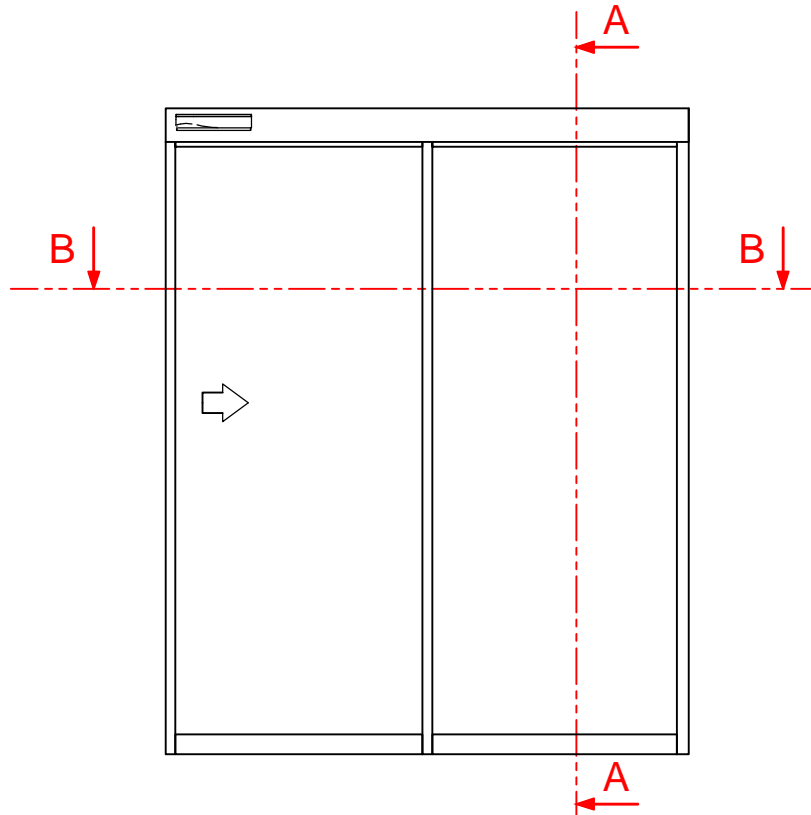

Holux X3 & X4

Automatic Sliding Door

Section A-A