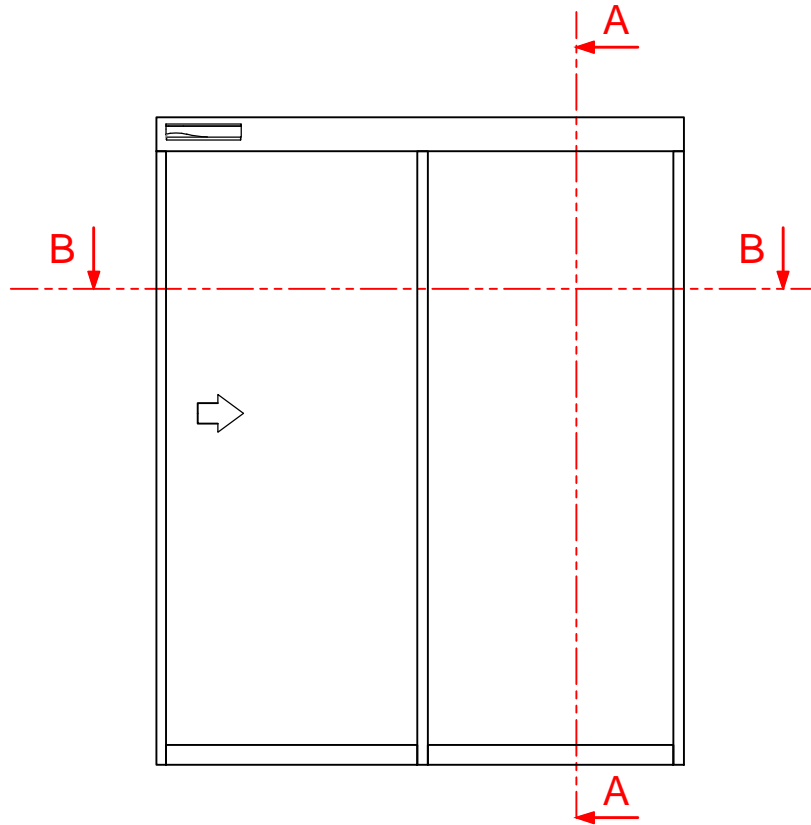

Holux X3 & X4

Automatic Sliding Door

Section A-A