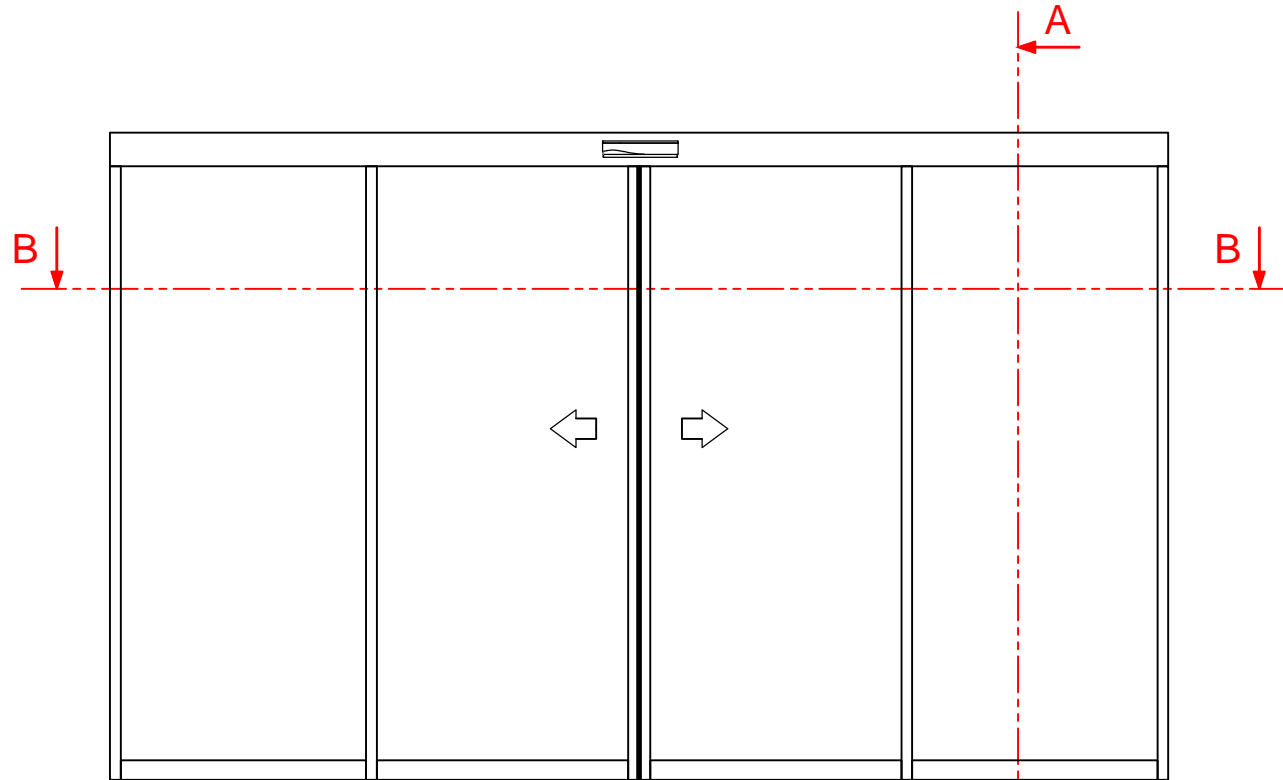

Holux X3 & X4

Automatic Sliding Door

Section A-A