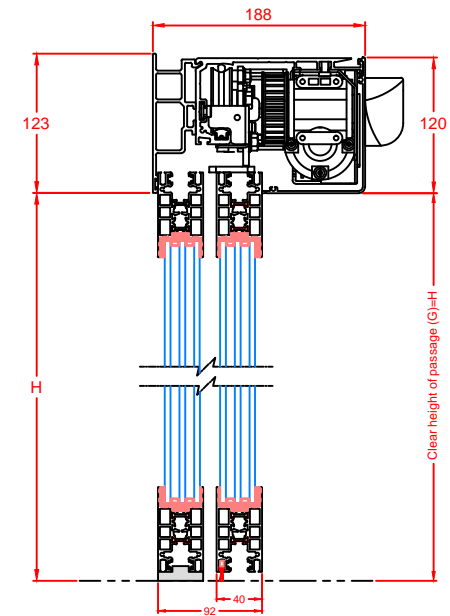

		Operator Type :
		Holux X3 & X4
Profile System :	Installation Type :	
THB	2-leaves Door version	
Revision Date :	2015/09/14	Revision No. : 0

Holux X3 & X4

Automatic Sliding Door

Section A-A

Section B-B

		Operator Type :	
		Holux	
		X3 & X4	
Profile System :		Installation Type :	
THB		1-leaf Door version	
Revision Date :		Revision No. :	
2015/09/14		0	

Holux X3 & X4

Automatic Sliding Door

Section A-A

Section B-B

		Operator Type :	
		Holux	
		X3 & X4	
Profile System :		Installation Type :	
THB		2-leaves Door version	
Revision Date :		Revision No. :	
2015/09/14		0	

Holux X3 & X4

Automatic Sliding Door

Section A-A

Section B-B

		Operator Type :	
		Holux	
		X3 & X4	
Profile System :		Installation Type :	
THB		1-leaf Door version	
Revision Date :		Revision No. :	
2015/09/14		0	