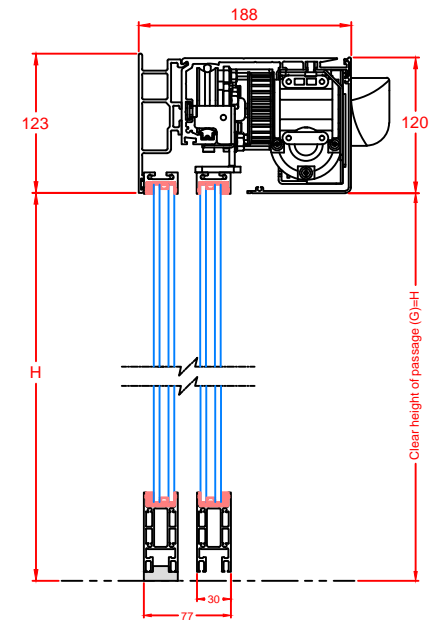

Holux X3 & X4

Automatic Sliding Door

Section A-A

Section B-B

		Operator Type :	
		Holux	
		X3 & X4	
Profile System :		Installation Type :	
UTS		1-leaf Door version	
Revision Date :		Revision No. :	
2015/09/14		0	

Holux X3 & X4

Automatic Sliding Door

Section A-A

Section B-B

		Operator Type :	
		Holux	
		X3 & X4	
Profile System :		Installation Type :	
UTS		2-leaves Door version	
Revision Date :		Revision No. :	
2015/09/14		0	