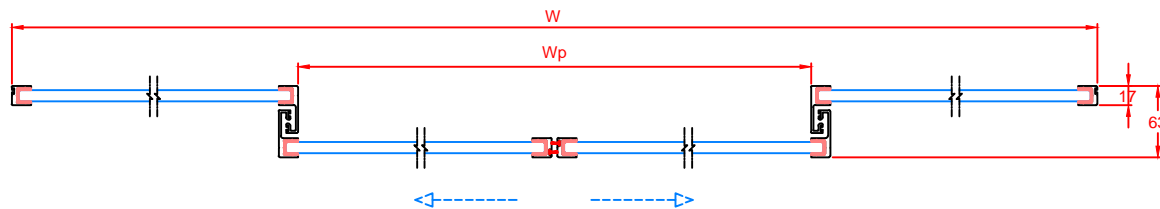

Automatic Sliding Door

Section A-A

Section B-B

		Operator Type :	
		Holux	
SATURN		Installation Type :	
		1-leaf Door version	
Revision Date : 2015/09/14		Revision No : 0	

Holux X3 & X4

Automatic Sliding Door

Section A-A

Section B-B

		Operator Type :	
		Holux	
SATURN		Installation Type :	
		2-leaves Door version	
Revision Date : 2015/09/14		Revision No : 0	

Holux X3 & X4

Automatic Sliding Door

Section A-A

Section B-B