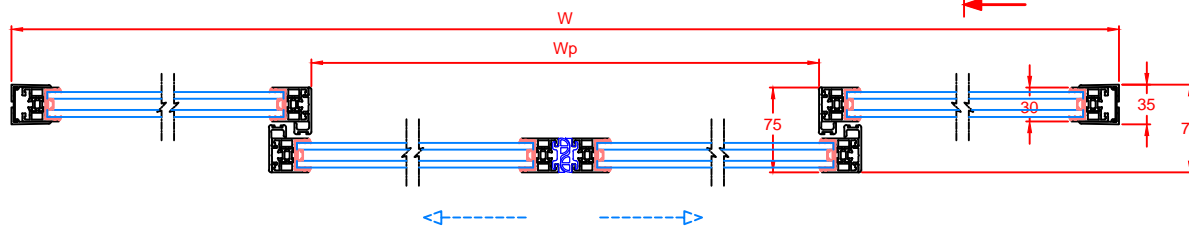

Section A-A

Section B-B

		Operator Type :	
		Holux	
SATURN		Installation Type :	
		2-leaves Door version	
Revision Date : 2015/09/14		Revision No : 0	

Holux X3 & X4

Automatic Sliding Door

Section A-A

Section B-B

		Operator Type :	
		Holux	
		X3 & X4	
Profile System :		Installation Type :	
SATURN		1-leaf Door version	
Revision Date : 2015/09/14		Revision No : 0	

Holux X3 & X4

Automatic Sliding Door

Section A-A

Section B-B