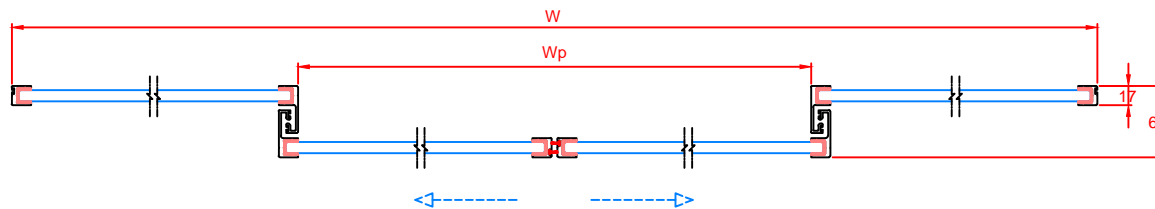

Holux X3 & X4

Automatic Sliding Door

Section A-A

Section B-B

		Operator Type :	
		Holux	
Profile System :		Installation Type :	
SATURN		2-leaves Door version	
Revision Date : 2015/09/14		Revision No : 0	

Holux X3 & X4