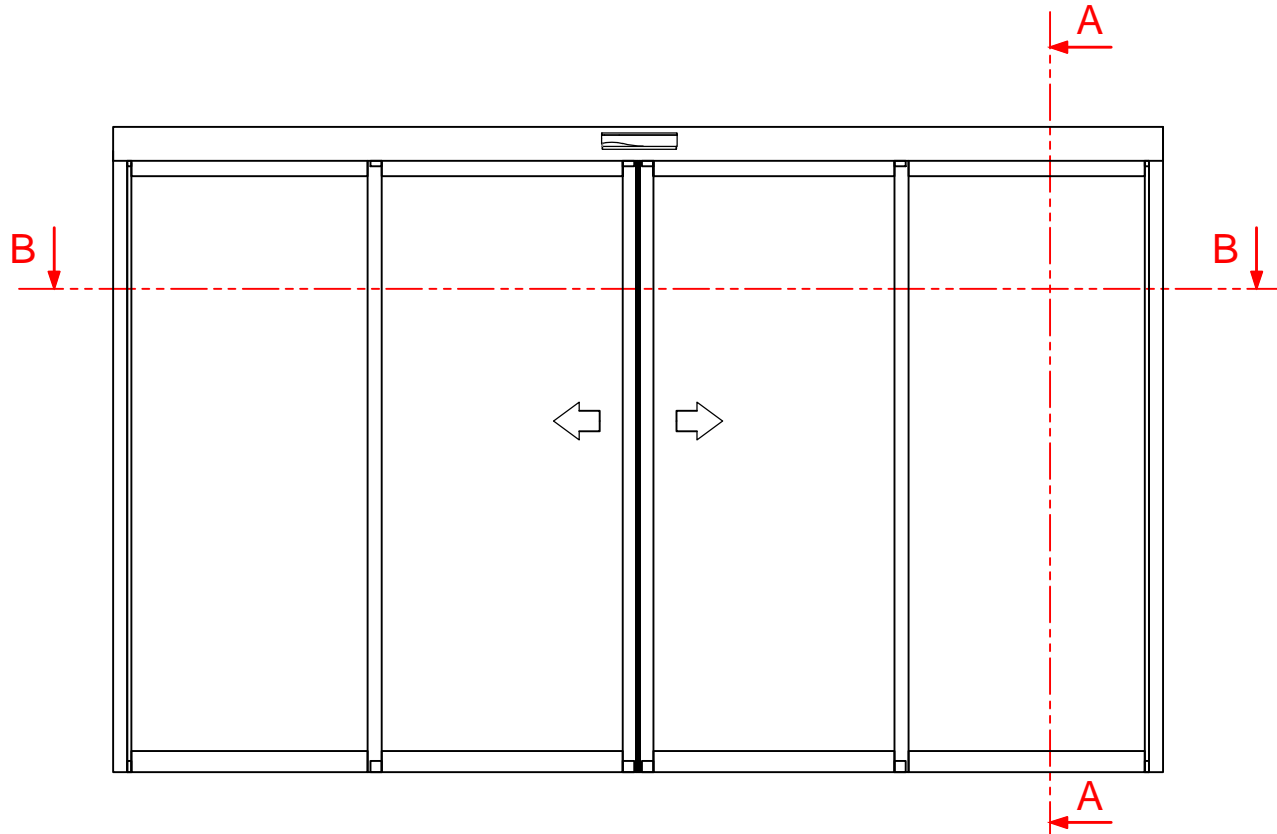

Holux X3 & X4

Automatic Sliding Door

Section A-A