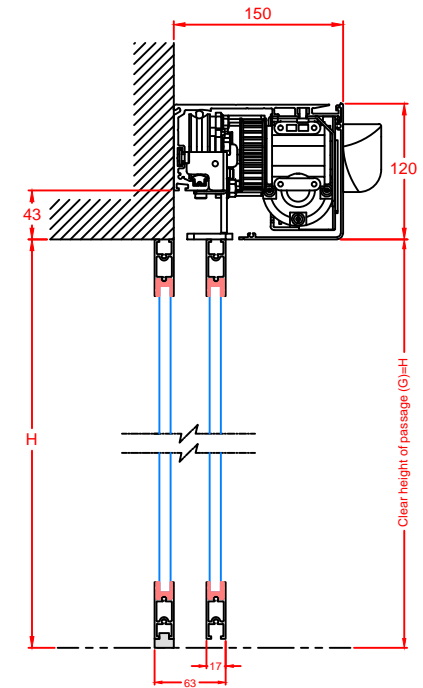

Holux X3 & X4

Automatic Sliding Door

Section A-A

Section B-B

		Operator Type :	
		Holux	
Profile System :		Installation Type :	
SATURN		2-leaves Door version	
Revision Date : 2015/09/14		Revision No : 0	

Holux X3 & X4