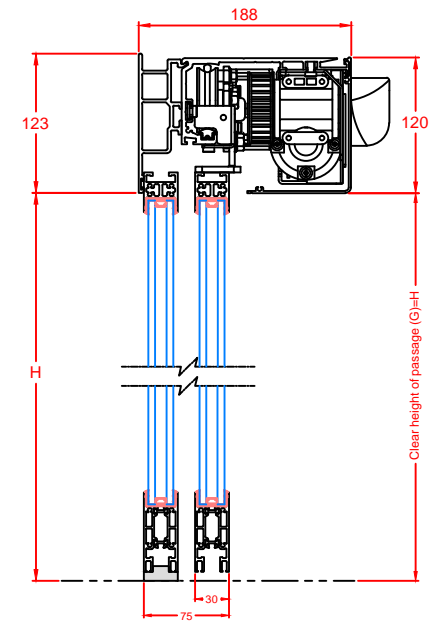

Holux X3 & X4

Automatic Sliding Door

Section A-A