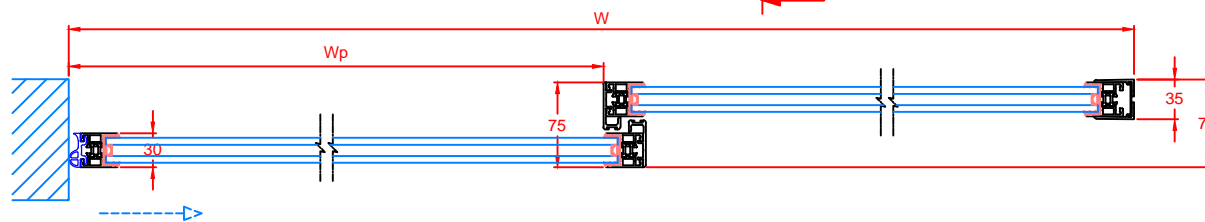

		Operator Type :	
		Holux	
		X3 & X4	
Profile System :		Installation Type :	
TBS		1-leaf Door version	
Revision Date :		Revision No. :	
2015/09/14		0	

Holux X3 & X4

Automatic Sliding Door

Section A-A

Section B-B

		Operator Type :	
		Holux	
		X3 & X4	
Profile System :		Installation Type :	
TBS		2-leaves Door version	
Revision Date :		Revision No. :	
2015/09/14		0	

Holux X3 & X4

Automatic Sliding Door

Section A-A

Section B-B