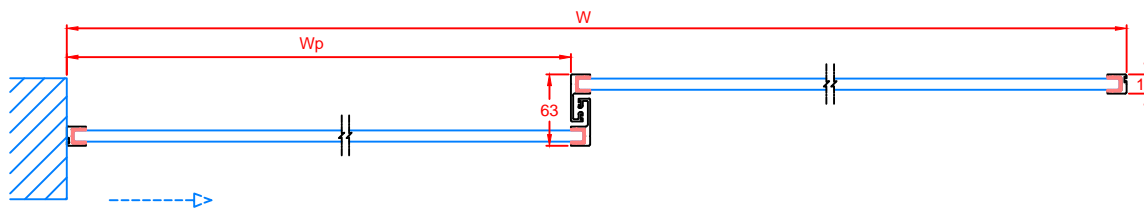

Holux X3 & X4

Automatic Sliding Door

Section A-A

Section B-B

		Operator Type :	
		Holux	
Profile System :		Installation Type :	
SATURN		2-leaves Door version	
Revision Date : 2015/09/14		Revision No : 0	

Holux X3 & X4

Automatic Sliding Door

Section A-A

Section B-B

		Operator Type :	
		Holux	
SATURN		Installation Type :	
		1-leaf Door version	
Revision Date : 2015/09/14		Revision No : 0	

Holux X3 & X4

Automatic Sliding Door