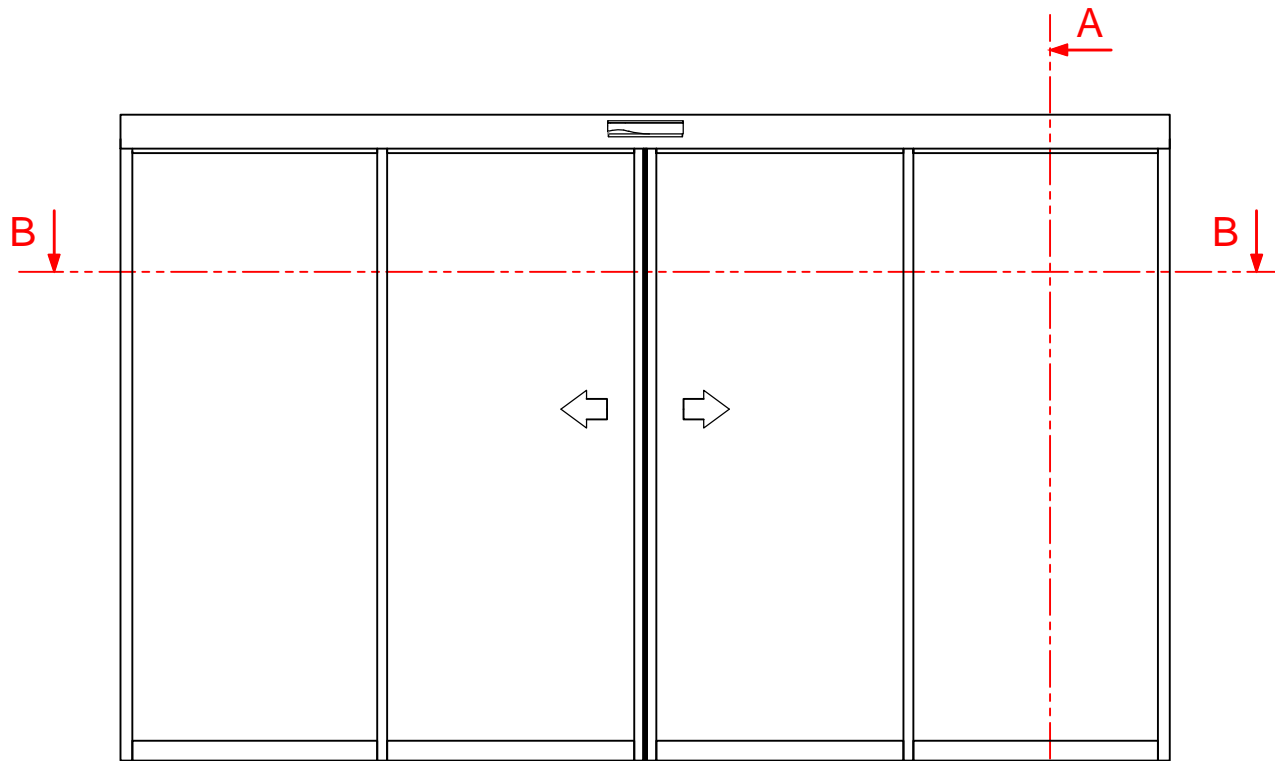

Holux X3 & X4

Automatic Sliding Door

Section A-A