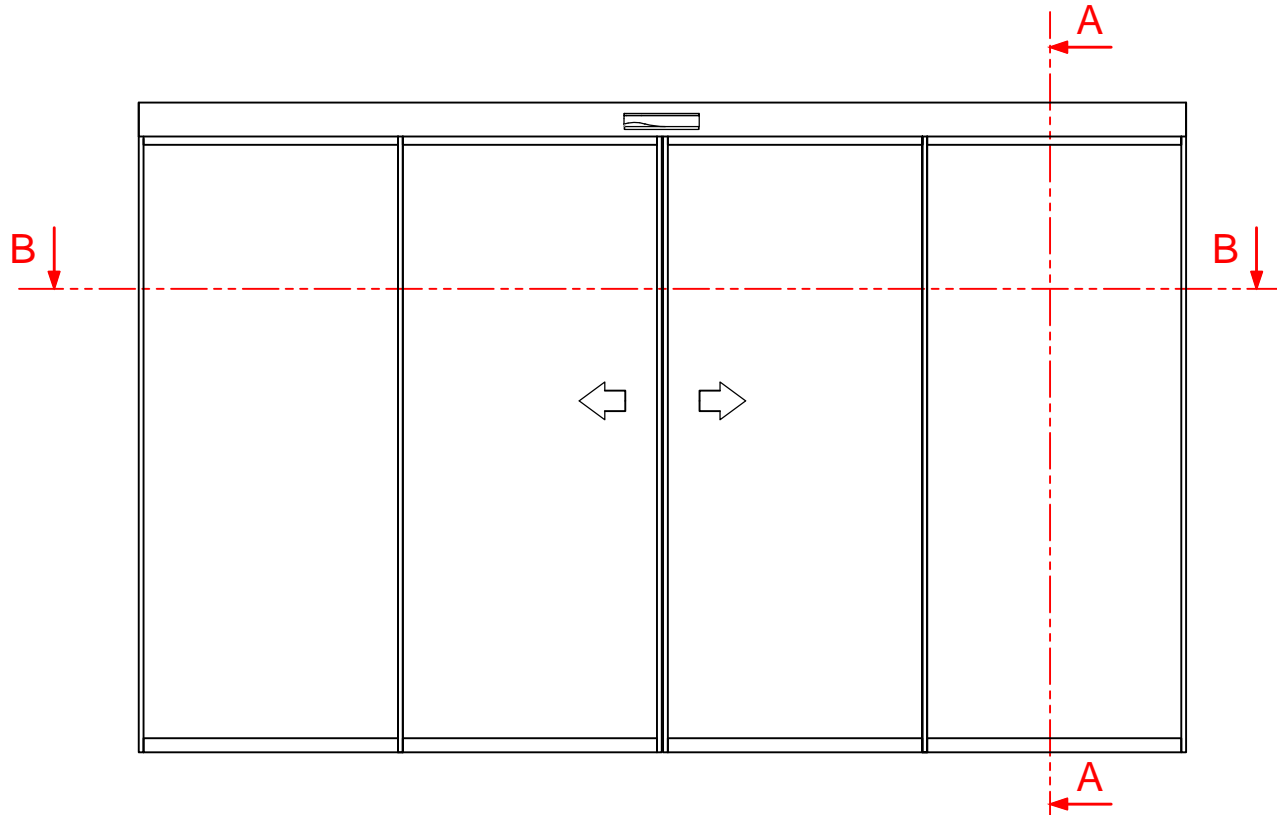

Automatic Sliding Door

Section A-A

Section B-B

		Operator Type :	
		Holux	
SATURN		Installation Type :	
		1-leaf Door version	
Revision Date : 2015/09/14		Revision No : 0	

Holux X3 & X4

Automatic Sliding Door