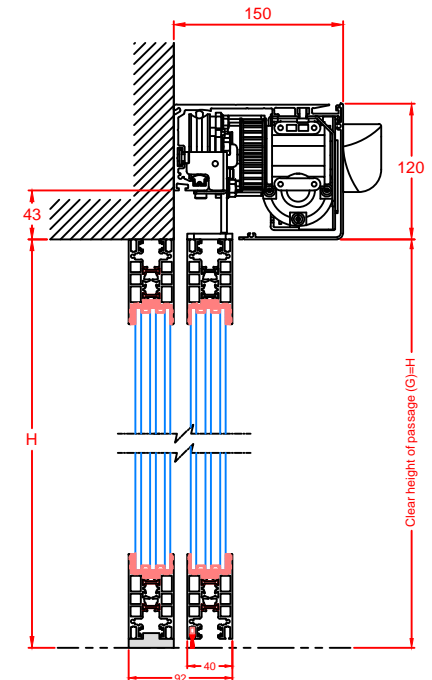

		Operator Type :	
		Holux	
		X3 & X4	
Profile System :		Installation Type :	
TBS		2-leaves Door version	
Revision Date :		Revision No. :	
2015/09/14		0	

Holux X3 & X4

Automatic Sliding Door

Section A-A

Section B-B

		Operator Type :	
		Holux	
		X3 & X4	
Profile System :		Installation Type :	
TBS		1-leaf Door version	
Revision Date :		Revision No. :	
2015/09/14		0	

Holux X3 & X4

Automatic Sliding Door

Section A-A

Section B-B