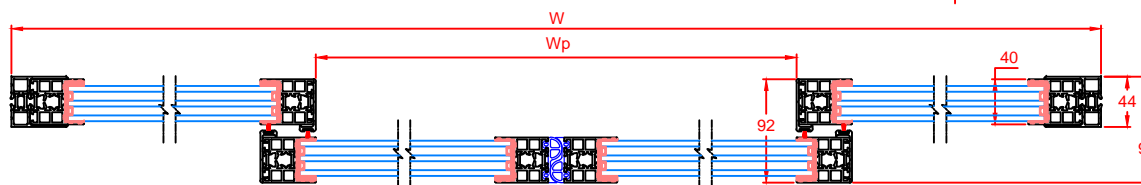

		Operator Type :	
		Holux	
		X3 & X4	
Profile System :		Installation Type :	
TBS		1-leaf Door version	
Revision Date :		Revision No. :	
2015/09/14		0	

Holux X3 & X4

Automatic Sliding Door

Section A-A

Section B-B

		Operator Type :
		Holux X3 & X4
Profile System :	Installation Type :	
THB	2-leaves Door version	
Revision Date :	2015/09/14	Revision No. : 0

Holux X3 & X4

Automatic Sliding Door

Section A-A

Section B-B

		Operator Type :	
		Holux	
		X3 & X4	
Profile System :		Installation Type :	
THB		1-leaf Door version	
Revision Date :		Revision No. :	
2015/09/14		0	

Holux X3 & X4

Automatic Sliding Door

Section A-A

Section B-B

		Operator Type :	
		Holux	
		X3 & X4	
Profile System :		Installation Type :	
THB		2-leaves Door version	
Revision Date :		Revision No. :	
2015/09/14		0	

Holux X3 & X4

Automatic Sliding Door

Section A-A

Section B-B

		Operator Type :	
		Holux	
		X3 & X4	
Profile System :		Installation Type :	
THB		1-leaf Door version	
Revision Date :		Revision No. :	
2015/09/14		0	