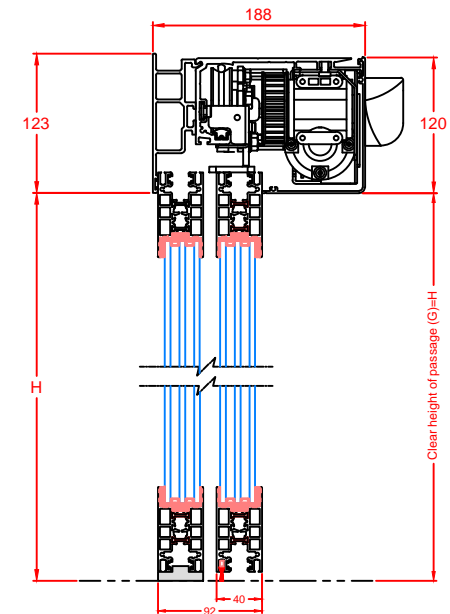

		Operator Type :
		Holux X3 & X4
Profile System :	Installation Type :	
THB	2-leaves Door version	
Revision Date :	2015/09/14	Revision No. : 0

Holux X3 & X4

Automatic Sliding Door

Section A-A

Section B-B

		Operator Type :	
		Holux	
		X3 & X4	
Profile System :		Installation Type :	
THB		1-leaf Door version	
Revision Date :		Revision No. :	
2015/09/14		0	

Holux X3 & X4

Automatic Sliding Door

Section A-A

Section B-B

		Operator Type :	
		Holux	
		X3 & X4	
Profile System :		Installation Type :	
THB		2-leaves Door version	
Revision Date :		Revision No. :	
2015/09/14		0	