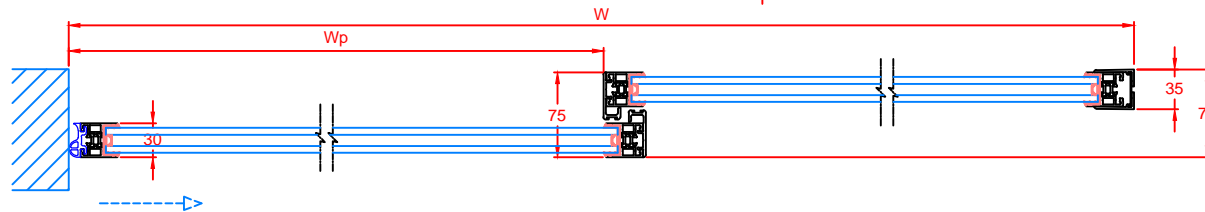

		Operator Type :	
		Holux	
		X3 & X4	
Profile System :		Installation Type :	
SATURN		1-leaf Door version	
Revision Date : 2015/09/14		Revision No : 0	

Holux X3 & X4

Automatic Sliding Door

Section A-A

Section B-B

		Operator Type :	
		Holux	
		X3 & X4	
Profile System :		Installation Type :	
TBS		2-leaves Door version	
Revision Date :		Revision No. :	
2015/09/14		0	

Holux X3 & X4

Automatic Sliding Door

Section A-A

Section B-B