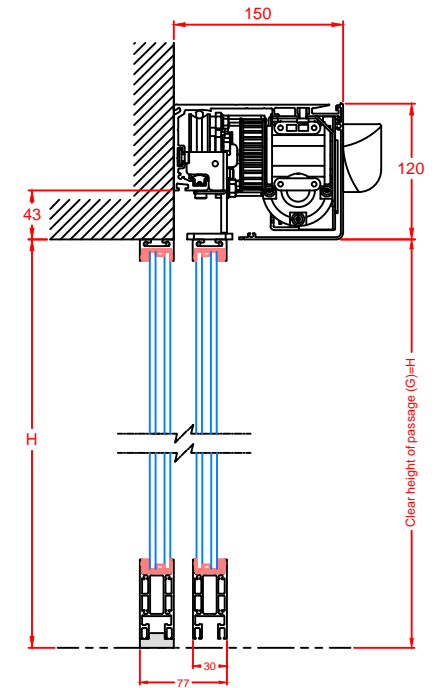

Holux X3 & X4

Automatic Sliding Door

Section A-A

Section B-B

		Operator Type :	
		Holux	
		X3 & X4	
Profile System :		Installation Type :	
THB		1-leaf Door version	
Revision Date :		Revision No. :	
2015/09/14		0	

Holux X3 & X4

Automatic Sliding Door

Section A-A

Section B-B

		Operator Type :	
		Holux	
		X3 & X4	
Profile System :		Installation Type :	
UTS		2-leaves Door version	
Revision Date :		Revision No. :	
2015/09/14		0	