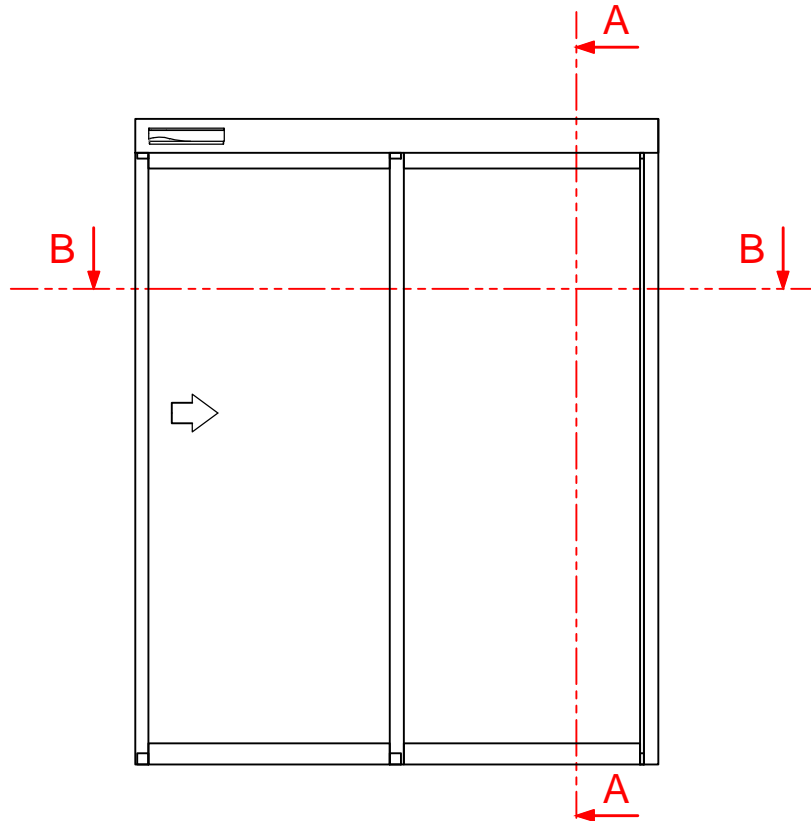

Holux X3 & X4

Automatic Sliding Door

Section A-A