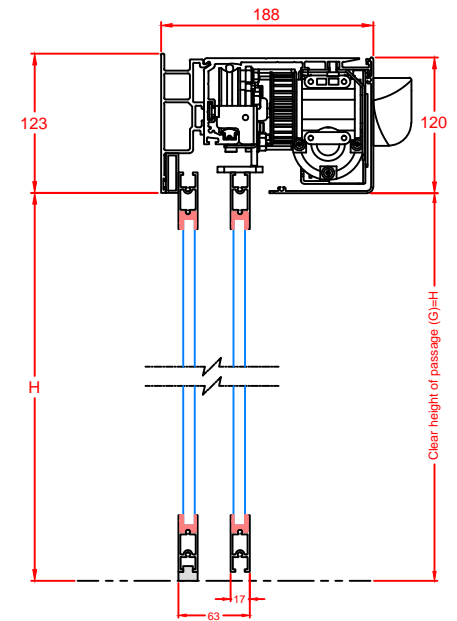

Automatic Sliding Door

Section A-A

Section B-B

		Operator Type :	
		Holux	
SATURN		Installation Type :	
		1-leaf Door version	
Revision Date : 2015/09/14		Revision No : 0	

Holux X3 & X4

Automatic Sliding Door