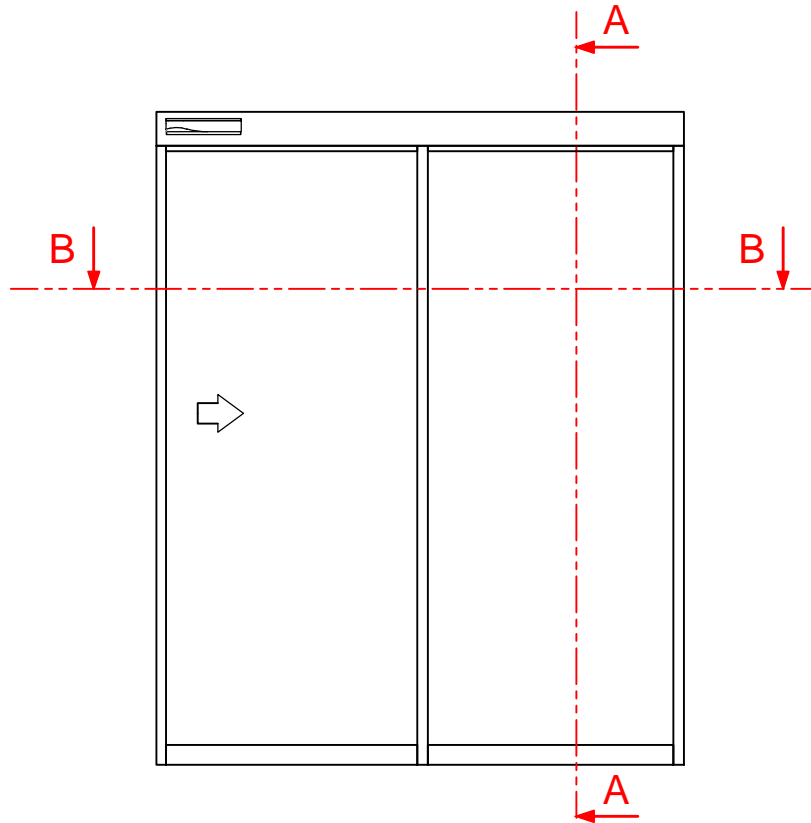

Holux X3 & X4

Automatic Sliding Door

Section A-A