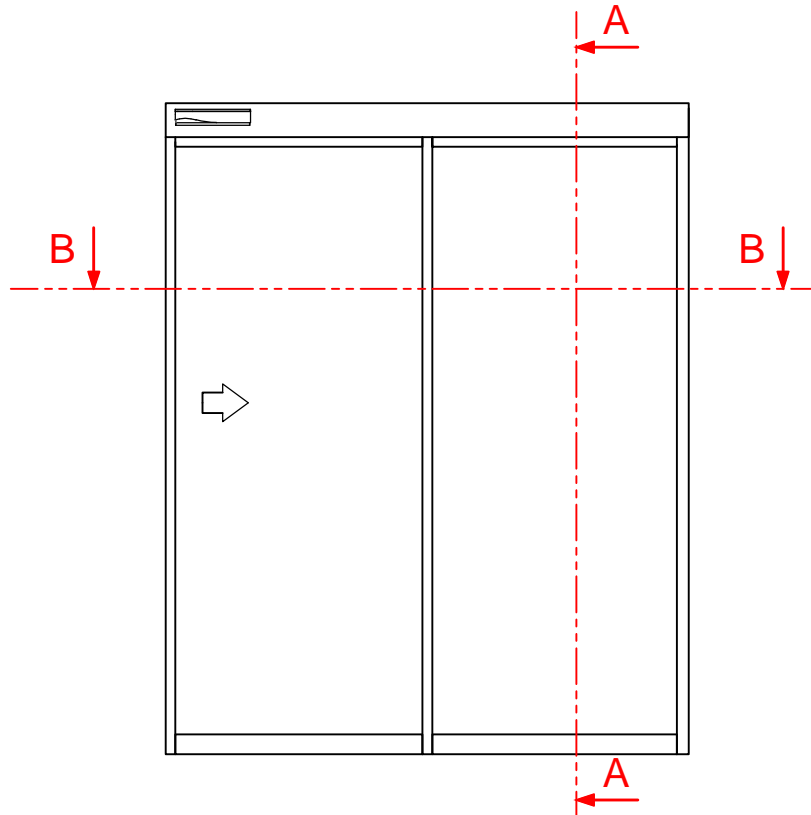

Holux X3 & X4

Automatic Sliding Door

Section A-A