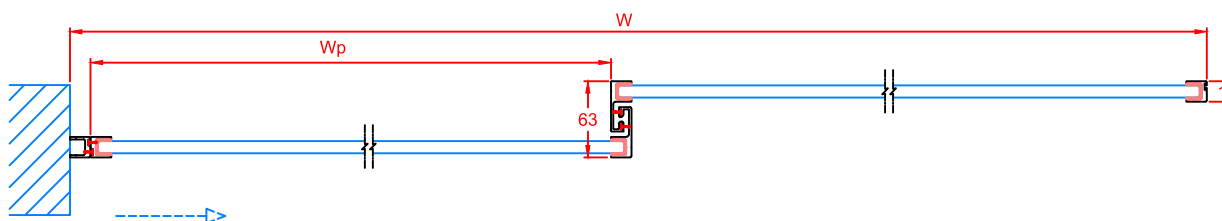

Holux S150

Automatic Sliding Door

www.holux-door.de

Section A-A

Section B-B

 www.holux-door.de		Operator Type :
		Holux S150
Profile System :	Installation Type :	
SATURN	1-leaf Door version	
Revision Date :	2019/06/01	Revision No : 2