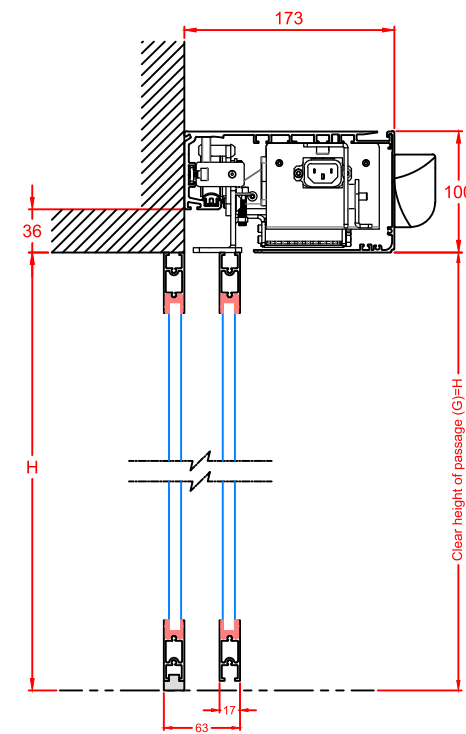

Holux S150

Automatic Sliding Door

www.holux-door.de

Section A-A

Section B-B

 www.holux-door.de		Operator Type :
		Holux S150
Profile System :	Installation Type :	
SATURN	1-leaf Door version	
Revision Date :	2019/06/01	Revision No : 2