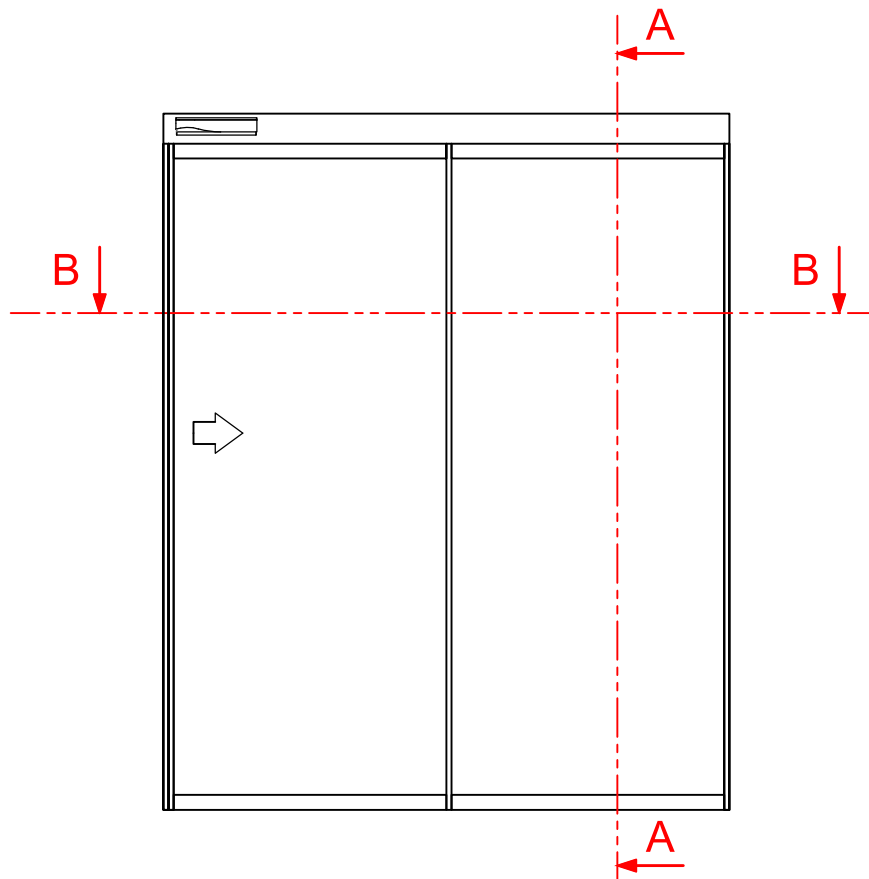

Holux S150

Automatic Sliding Door

www.holux-door.de

Section A-A

Section B-B

 www.holux-door.de		Operator Type :
		Holux S150
Profile System :	Installation Type :	
SATURN	1-leaf Door version	
Revision Date :	2019/06/01	Revision No : 2